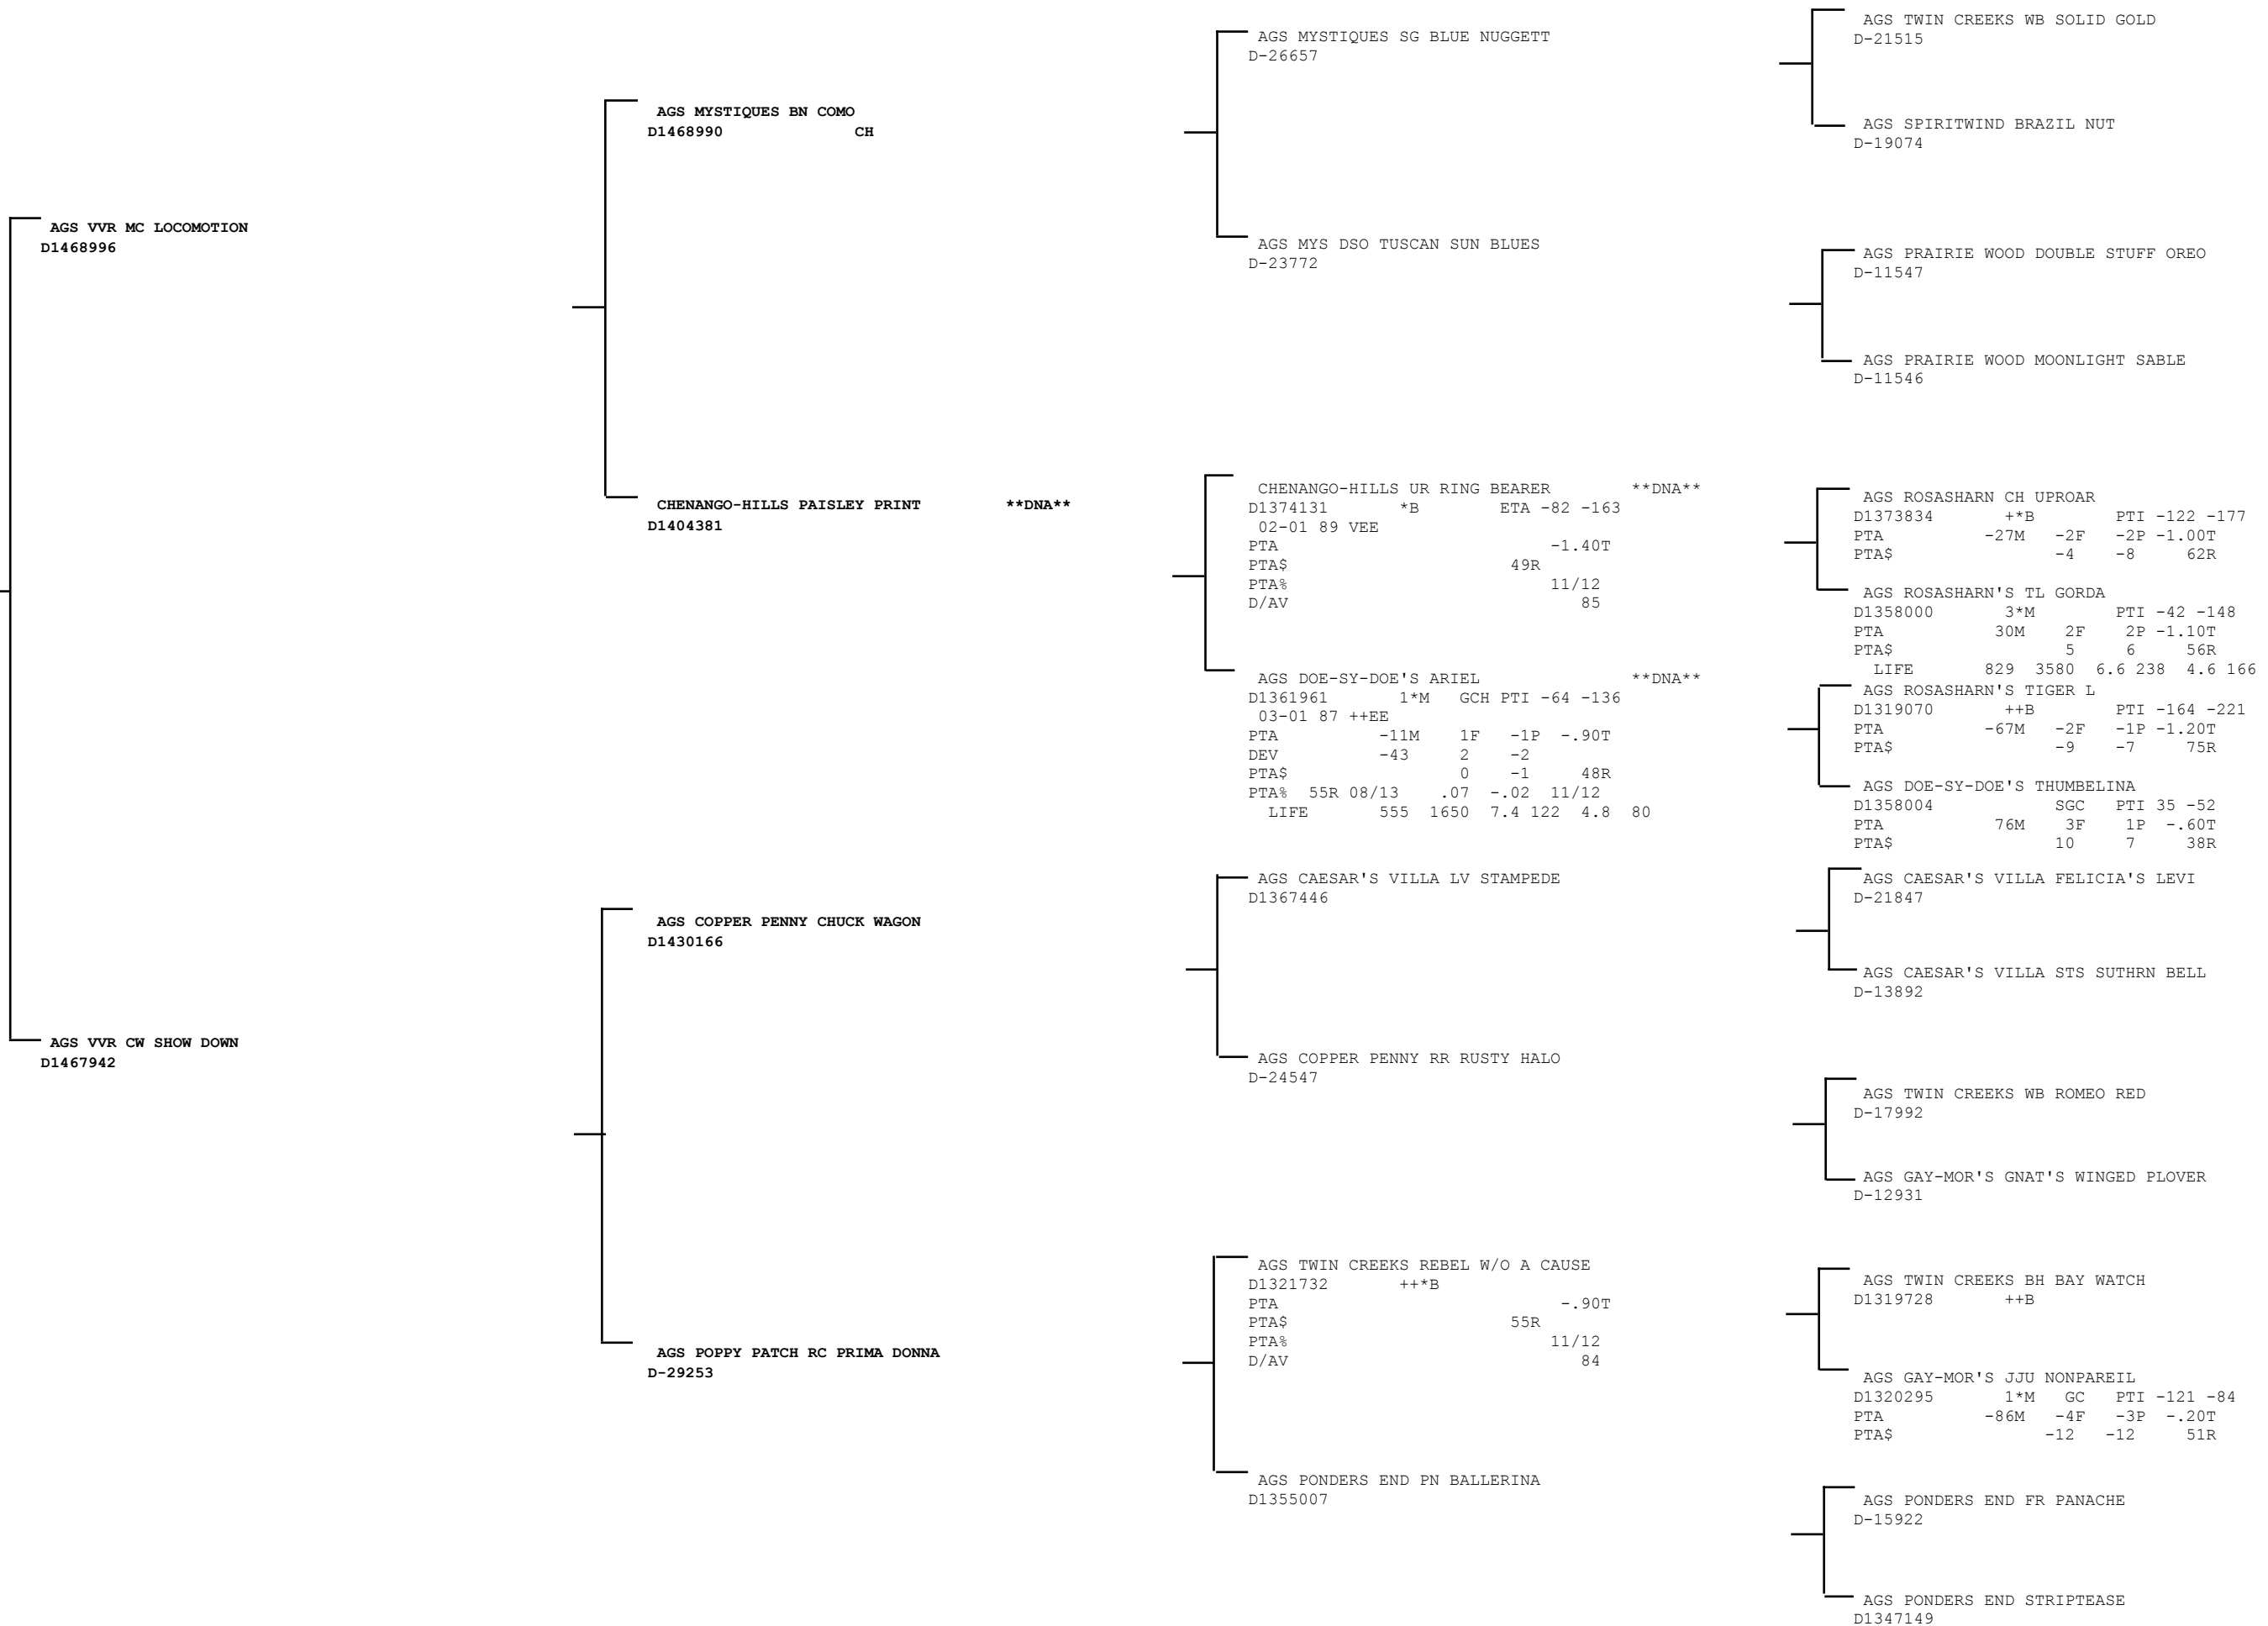

American Dairy Goat Association

P.O. Box 865 Spindale NC 28160
(828) 286-3801 Fax (828) 287-0476
adga@adga.org www.ADGA.org

A * next to a does' lactation record signifies a breed leader.

DNA

DNA

DNA

AURA VL WYATT EARP
D1654068

03/14/2013
BUCK
DISBUDED
RE: ORA LE: D34

American Dairy Goat Association

P.O. Box 865 Spindale NC 28160
(828) 286-3801 Fax (828) 287-0476
adga@adga.org www.ADGA.org

A * next to a does' lactation record signifies a breed leader.